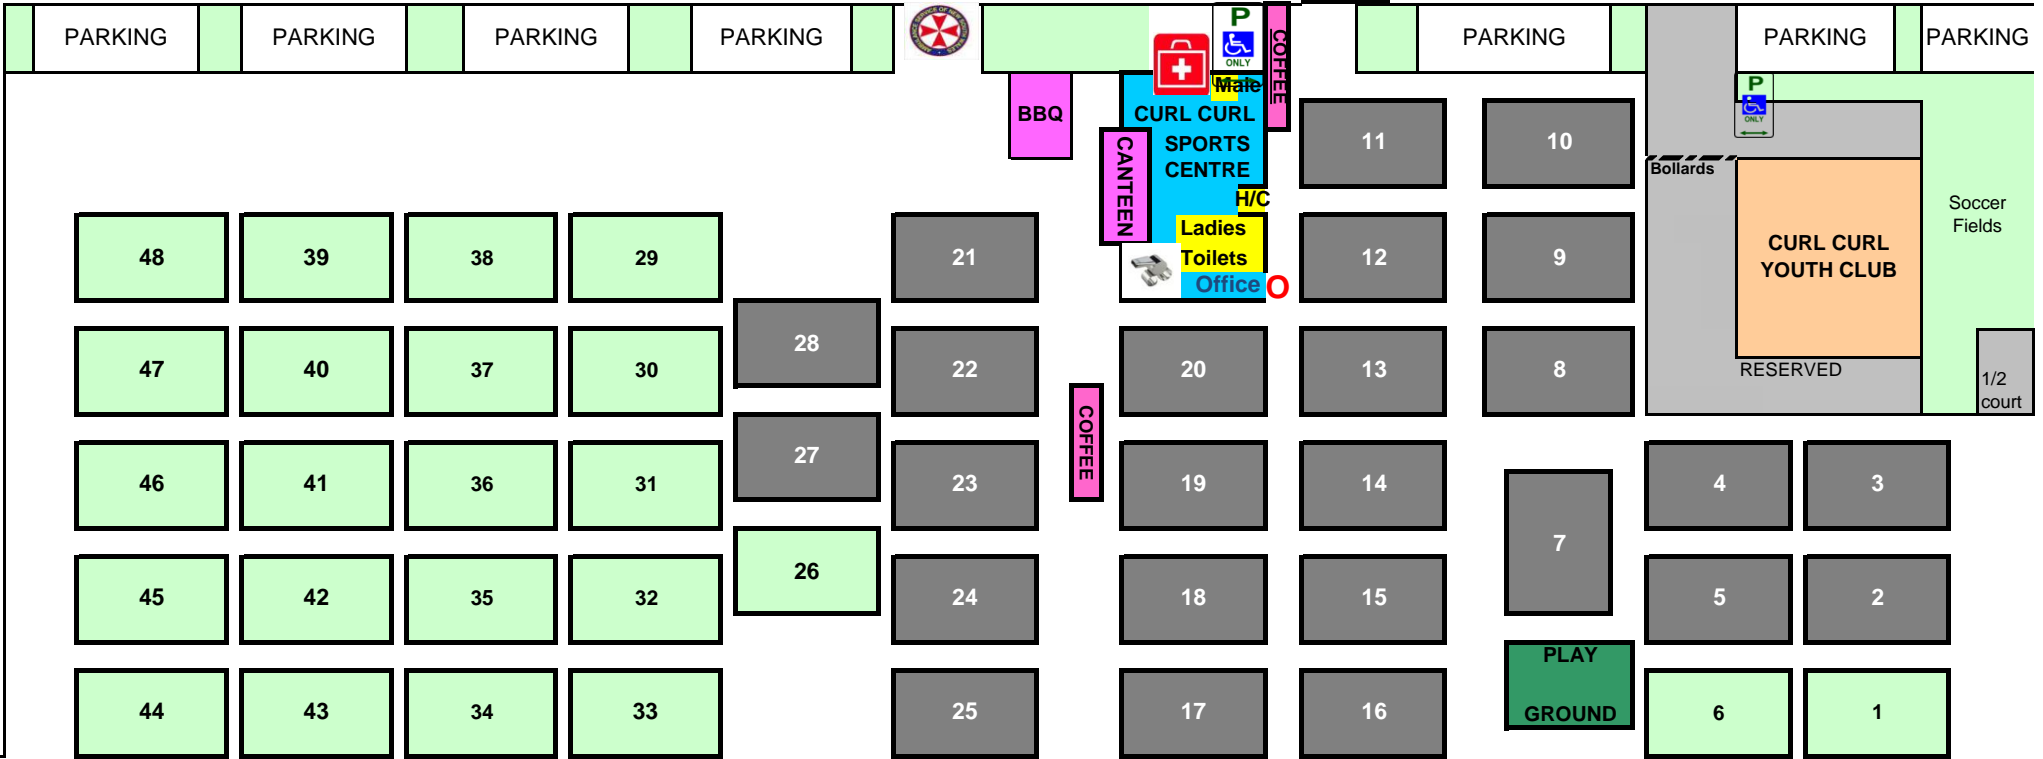

Car park Entry

Curl Curl North Primary School

PLAYFAIR RD

(Off-street parking, **depending on availability**, Free for MWNA Permit Holders, otherwise \$5)

P
A
R
K
I
N
G

< Harbord Road

> No Parking on Saturdays <

Drop off zone only - No Parking

To Beach >

ABBOTT ROAD

SCOUT HALL

PARKING

← Bridge

Ambulance Entry DO NOT PARK
 Grass Courts
 Hard Courts
 Coffee / Food
 Toilets
 Physio / Ice
 Collect/return Netta Rings
 Office
 Upstairs - Official Duty/score sheets
 Upstairs - Umpires check in
 Limited street parking available in back streets